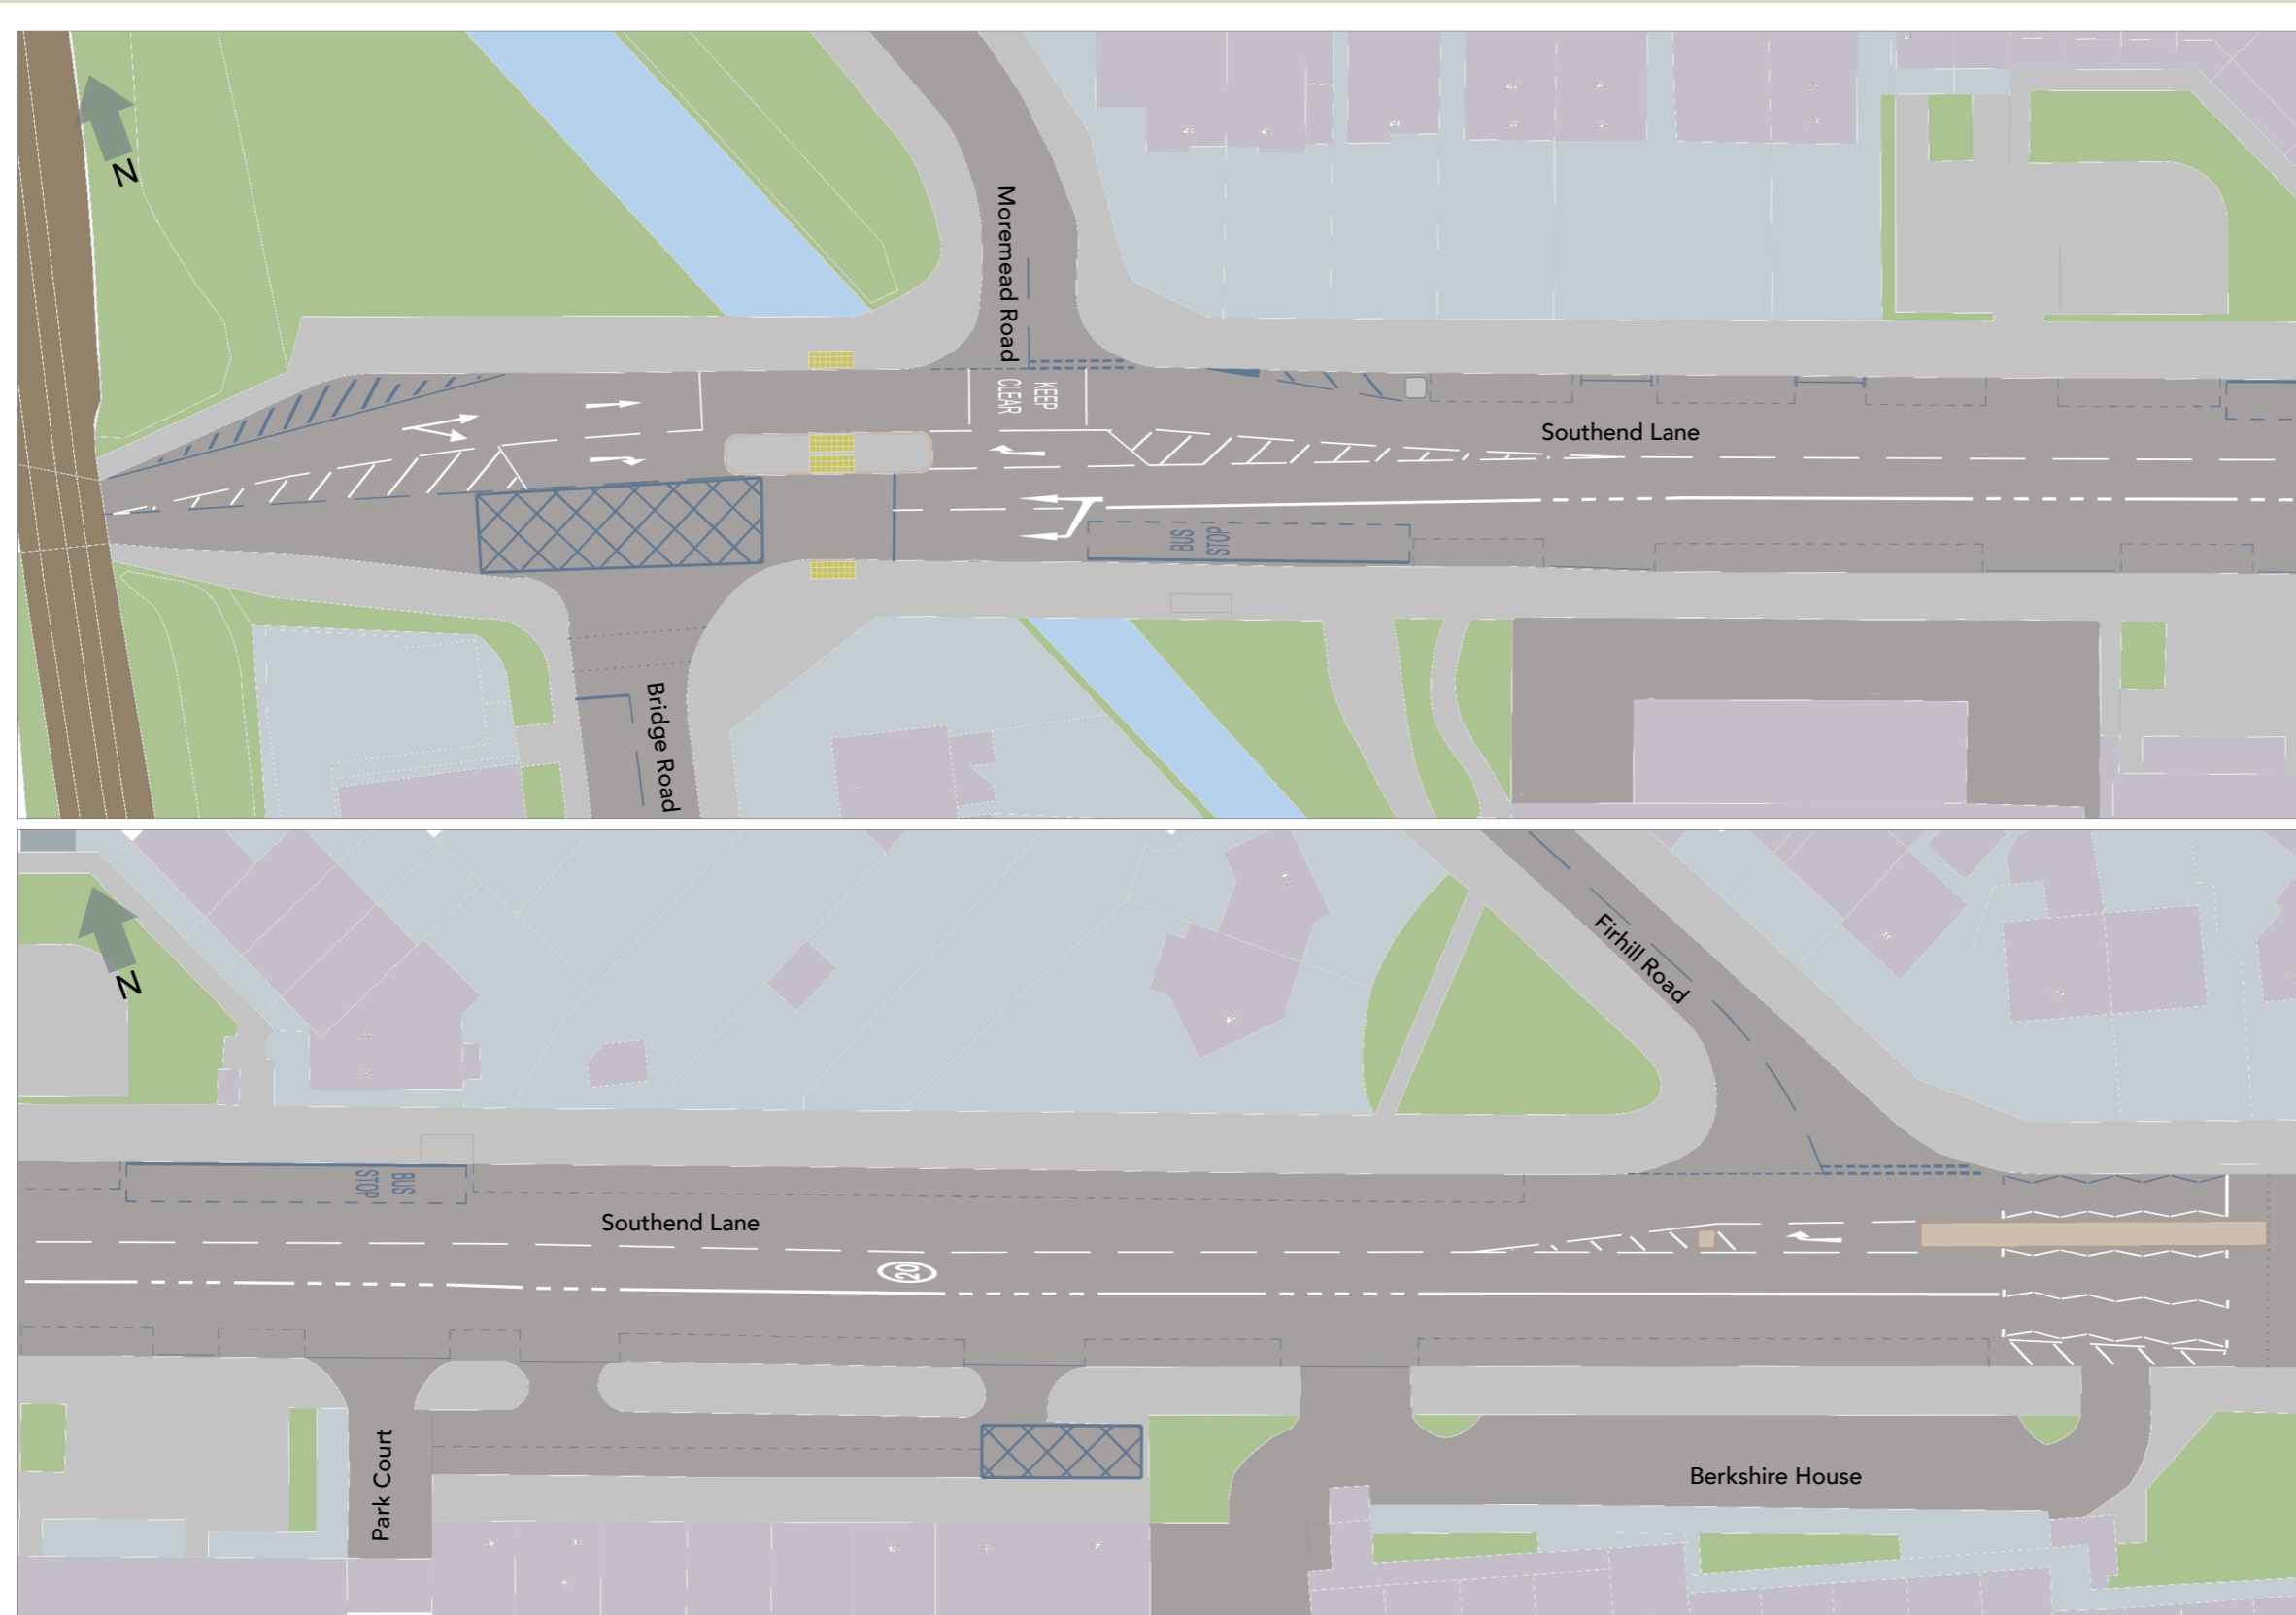

Southend Lane - Consultation

Page 1 out of 3

LEGEND

Proposed

-  Buildout/Island
-  Road Markings
-  Tactile Paving

Existing

-  Footway/Island
-  Carriageway
-  Private Land
-  Buildings
-  Greenery
-  River
-  Road Markings

Southend Lane - Consultation

Page 2 out of 3

LEGEND

Proposed

-  Buildout/Island
-  Road Markings
-  Tactile Paving

Existing

-  Footway/Island
-  Carriageway
-  Private Land
-  Buildings
-  Greenery
-  River
-  Road Markings

Southend Lane - Consultation

Page 3 out of 3

LEGEND

Proposed

-  Buildout/Island
-  Road Markings
-  Tactile Paving

Existing

-  Footway/Island
-  Carriageway
-  Private Land
-  Buildings
-  Greenery
-  River
-  Road Markings